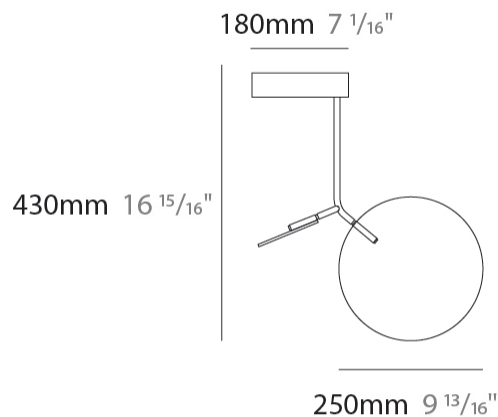

BALLON SUSPENSION

D71031- -

base number   Finish Options   Finish Options

1. To build a product code in our configurator select the specify button on the base model # product page
2. To build a manual product code on this datasheet choose from the options listed below in blue font and add the suffix to the base model #

GENERAL

Series: Ballon
Brand: Tunto
Division: Design
Mounting Type: Suspension
Mounting Location: Ceiling
Subcategory: Pendant

PHYSICAL

Shape: Abstract
Width (mm): 390
Width (in): 15 ³/₈
Height (mm): 430
Height (in): 16 ¹⁵/₁₆
Light Distribution: Direct
Diffuser: Opal - PMMA with Small Panel
Fixture Finish: [WAL / OAK / BLK / WHI / GWI / GBK](#)
Holder Finish: [WHI / BLK / GWI / GBK](#)
Fixture Material: Metal / Wood

ELECTRICAL

Lamp Type: LED
Total Output Wattage (W): 12.6
Dimming: Tri-Mode (Non-Dimming and Phase Dimming (120Vac only) and 0-10V Dimming)
Driver Included: Yes
Driver Location: Integrated
Driver Type: Constant Current - Universal
Driver Class: Class 2
Input Voltage (V): 120 - 277
Constant Current (MA): 700

LED

Number of LEDs: 2
Color Temperature (°K): 3000
Max. Delivered Lumen (lm): 500
CRI: >85 CRI
Lamp Life (hrs): 50000

OPTICAL

Adjustability: Rotational 330°

RATINGS AND CERTIFICATIONS

Certified By: Certified for North American Standards
IP rating: IP20

PROJECT
TYPE
SPECIFIER
QUANTITY
DATE